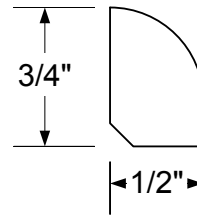

Moulding Profiles

Shoe