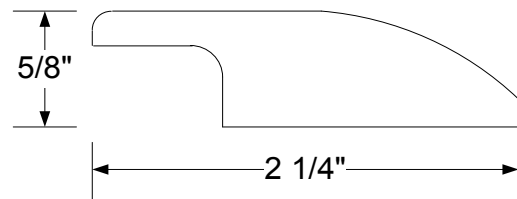

163 Base Cap

Spline

3/8" Reducer

3/4" Reducer

1/2" Reducer

Moulding Profiles

Round Top "T" Moulding

Flat Top "T" Moulding

Medium Threshold

Baby Threshold

Baby Threshold

5/8" Overlap

Small Carpet Binder

Large Carpet Binder

Moulding Profiles

Mini Saddle