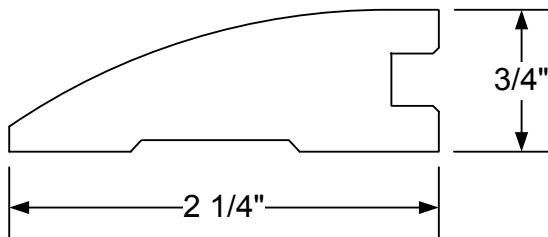

Moulding Profiles

Nosing

Moulding Profiles

Cove

Cove

Cove

Quarter-Round

Shoe

163 Base Cap

Spline

3/8" Reducer

3/4" Reducer

1/2" Reducer

Moulding Profiles

Round Top "T" Moulding

Flat Top "T" Moulding

Medium Threshold

Baby Threshold

Baby Threshold

5/8" Overlap

Small Carpet Binder

Large Carpet Binder

Moulding Profiles

Mini Saddle