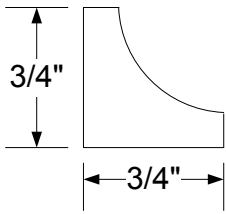

Moulding Profiles

Cove