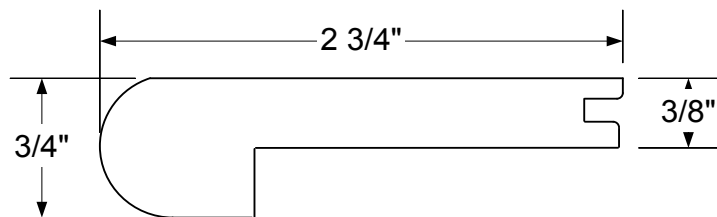

Moulding Profiles

Nosing

Moulding Profiles

Cove

Cove

Cove

Quarter-Round

Shoe

163 Base Cap

Spline

3/8" Reducer

3/4" Reducer

1/2" Reducer

Moulding Profiles

Round Top "T" Moulding

Flat Top "T" Moulding

Medium Threshold

Baby Threshold

Baby Threshold

5/8" Overlap

Small Carpet Binder

Large Carpet Binder

Moulding Profiles

Mini Saddle