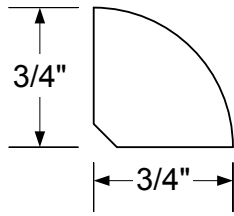

Quarter-Round