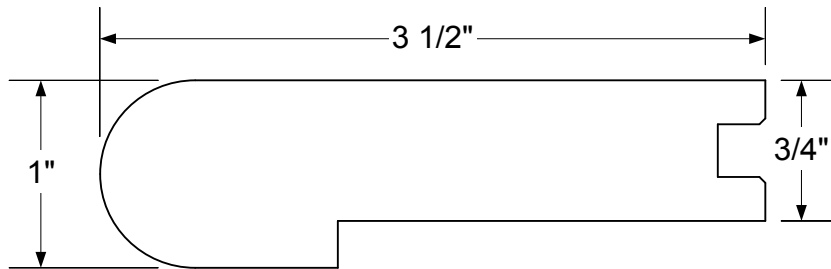

Moulding Profiles

Nosing

Moulding Profiles

Cove

Cove

Cove

Quarter-Round

Shoe

163 Base Cap

Spline

3/8" Reducer

3/4" Reducer

1/2" Reducer

Moulding Profiles

Round Top "T" Moulding

Flat Top "T" Moulding

Medium Threshold

Baby Threshold

Baby Threshold

5/8" Overlap

Small Carpet Binder

Large Carpet Binder

Moulding Profiles

Mini Saddle