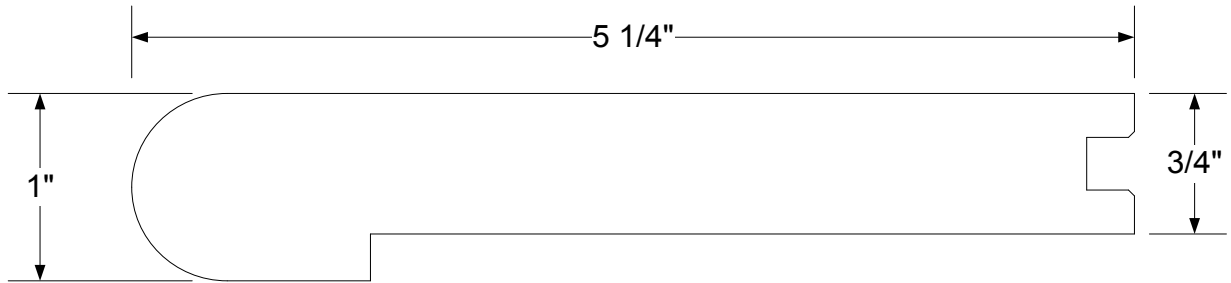

Moulding Profiles

Nosing

Moulding Profiles

Cove

Cove

Cove

Quarter-Round

Shoe

163 Base Cap

Spline

3/8" Reducer

3/4" Reducer

1/2" Reducer

Moulding Profiles

Round Top "T" Moulding

Flat Top "T" Moulding

Medium Threshold

Baby Threshold

Baby Threshold

5/8" Overlap

Small Carpet Binder

Large Carpet Binder

Moulding Profiles

Mini Saddle