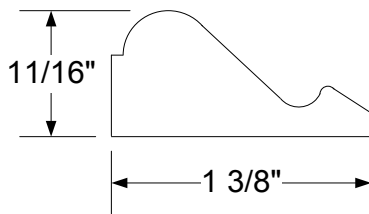

Moulding Profiles

Nosing

Moulding Profiles

Cove

Cove

Cove

Quarter-Round

Shoe

163 Base Cap

Spline

3/8" Reducer

3/4" Reducer

1/2" Reducer

Moulding Profiles

Round Top "T" Moulding

Flat Top "T" Moulding